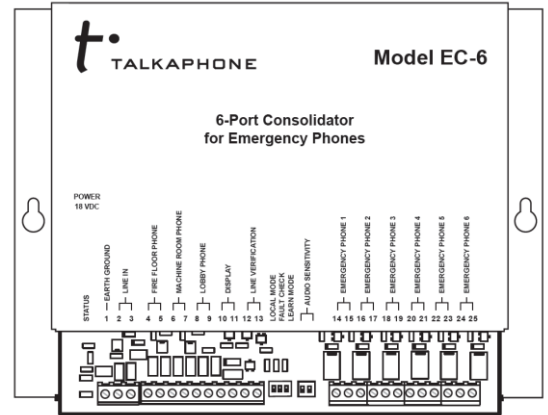

**EC-6**  
**6-Port Analog Call Station Consolidator**

**Description**

Model **EC-6** Consolidator allows up to six (6) Analog Call Stations to utilize one (1) phone line. Also, it can be used to create an internal communication system without need for any telephone lines.

**Features**

- Connects up to six (6) analog call stations
- Facilitates communication with with local and remote answering points
- Dedicated phone ports for lobby and machine room
- Auto-answers inbound calls
- Programmable phone line verification check

**Specifications**

Dimensions:	8.25" W x 6.25" H x 1.75" D (210 mm x 159 mm x 45 mm)
Weight:	3.2 lbs. (1.5 kg)
Mounting:	Integrated mounting brackets. Designed to wall mount.
Operating Temperature:	32°F to 90°F (0°C to 32°C)
Humidity Range:	5% to 95%, non-condensing
Power:	120 VAC (UL Listed power adapter included)
Power Consumption:	0.1125 A (maximum)
Connections:	Terminal blocks
Warranty:	2-year limited warranty

**System Layout**