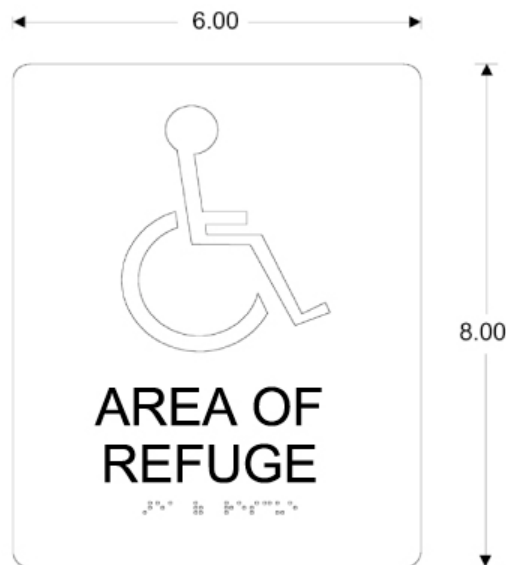

Description

Talk-A-Phone's ETP-SIGN-R Self-Adhesive Sign designates a location as an Area of Refuge and aids in locating an emergency phone. The sign features raised lettering and Braille for ADA compliance and can be easily affixed to a wall.

Features

- Self-adhesive sign to mount easily on a wall
- Raised lettering and Braille for ADA compliance
- Constructed of ultra-violet light-resistant polycarbonate

Specifications

| | |
|---------------------|------------------------------|
| Dimensions (W x H): | 6.0 x 8.0 in. (152 x 203 mm) |
| Weight: | 0.4 lbs. (0.2 kg) |
| Mounting: | Self-adhesive |
| Warranty: | 2-year warranty |

ETP-SIGN-R

Options

Area of Rescue Self-Adhesive Sign: Order model **ETP-SIGN** for Area of Rescue Self-Adhesive Sign.

Dimensional Diagram

All dimensions are in inches and are provided for reference only.