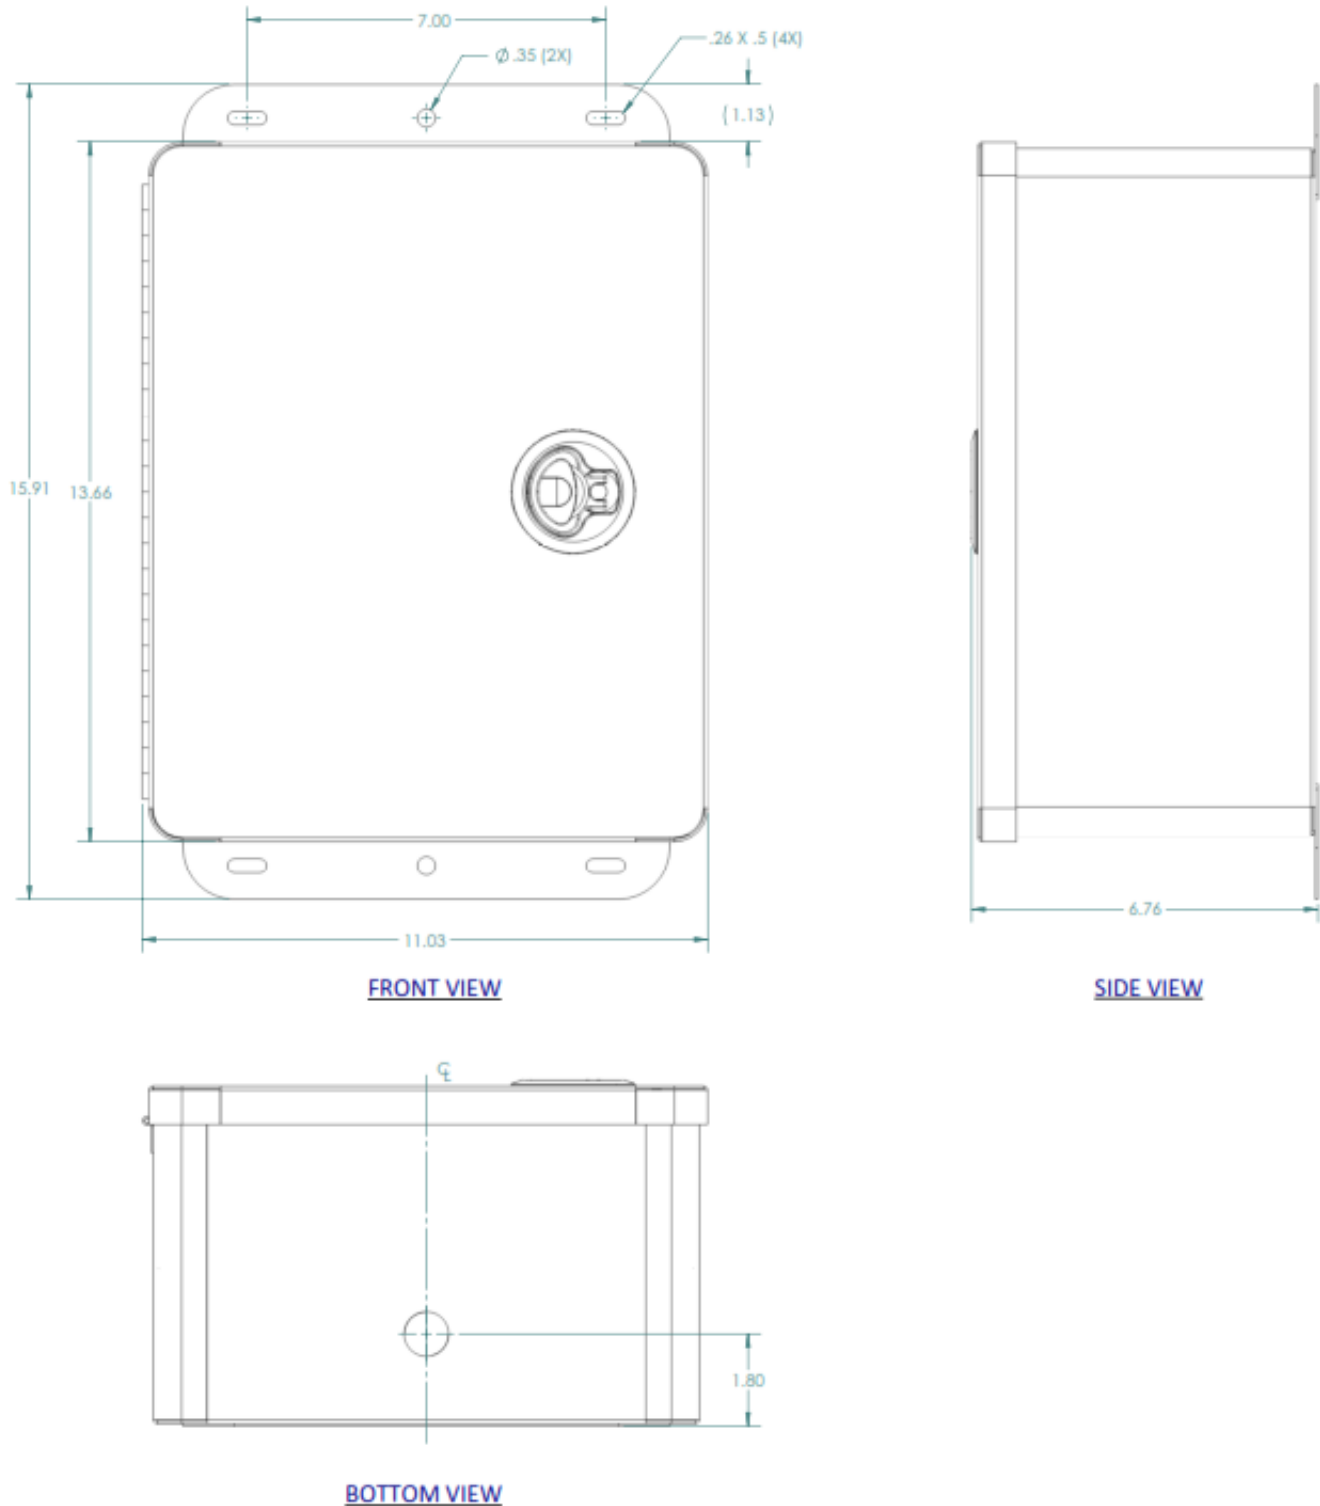

ETP-SMB-MS NEMA 4X Surface Mount Accessory with Door

Description

The **ETP-SMB-MS** Surface Mount Accessory with Door is designed to surface mount any Talkaphone flush mount call station indoors or outdoors and to protect it from the harshest environments. Additionally, the unit offers extra room to accommodate a handset call station from Talkaphone. The unit is constructed of durable marine grade stainless steel with a latching door and includes a magnetic two-pole switch that activates when the door is opened.

The **ETP-SMB-MS** is a NEMA 4X rated enclosure and is often used in such harsh environments as industrial campuses, transit facilities, bridges, and tunnels.

Features

- Durable housing is suitable for mounting Talkaphone handset-style call stations outdoors onto a surface
- Includes an easy-to-use latching door
- Vandal-resistant stainless steel construction
- Fully gasketed door and latch
- Includes a magnetic two-pole switch that activates when the door is opened
- A variety of signage, graphics, and color choices are available

Specifications

Dimensions (W x D x H):	11.03 x 6.76 x 15.91 in. (280 x 172 x 404 mm)
Weight:	12.5 lbs. (5.7 kg)
Construction:	18GA (.05 in.) brushed marine grade (316) stainless steel
Colors:	Brushed stainless steel is standard. Available painted in custom colors.
Signage:	Available with 0.75 in. high reflective lettering with wide-angle visibility
Mounting:	Mounts to a surface or wall. Straps to a pole with optional ETP-PMKT Pole Mounting Kit.
Ingress Protection:	NEMA 4X compliant (conduit hole must be sealed with appropriately rated equipment; provided by others) IP66 rating
Warranty:	2-year warranty

ETP-SMB-MS NEMA 4X Surface Mount Accessory with Door

Dimensional Diagram

All dimensions are in inches and are provided for reference only.